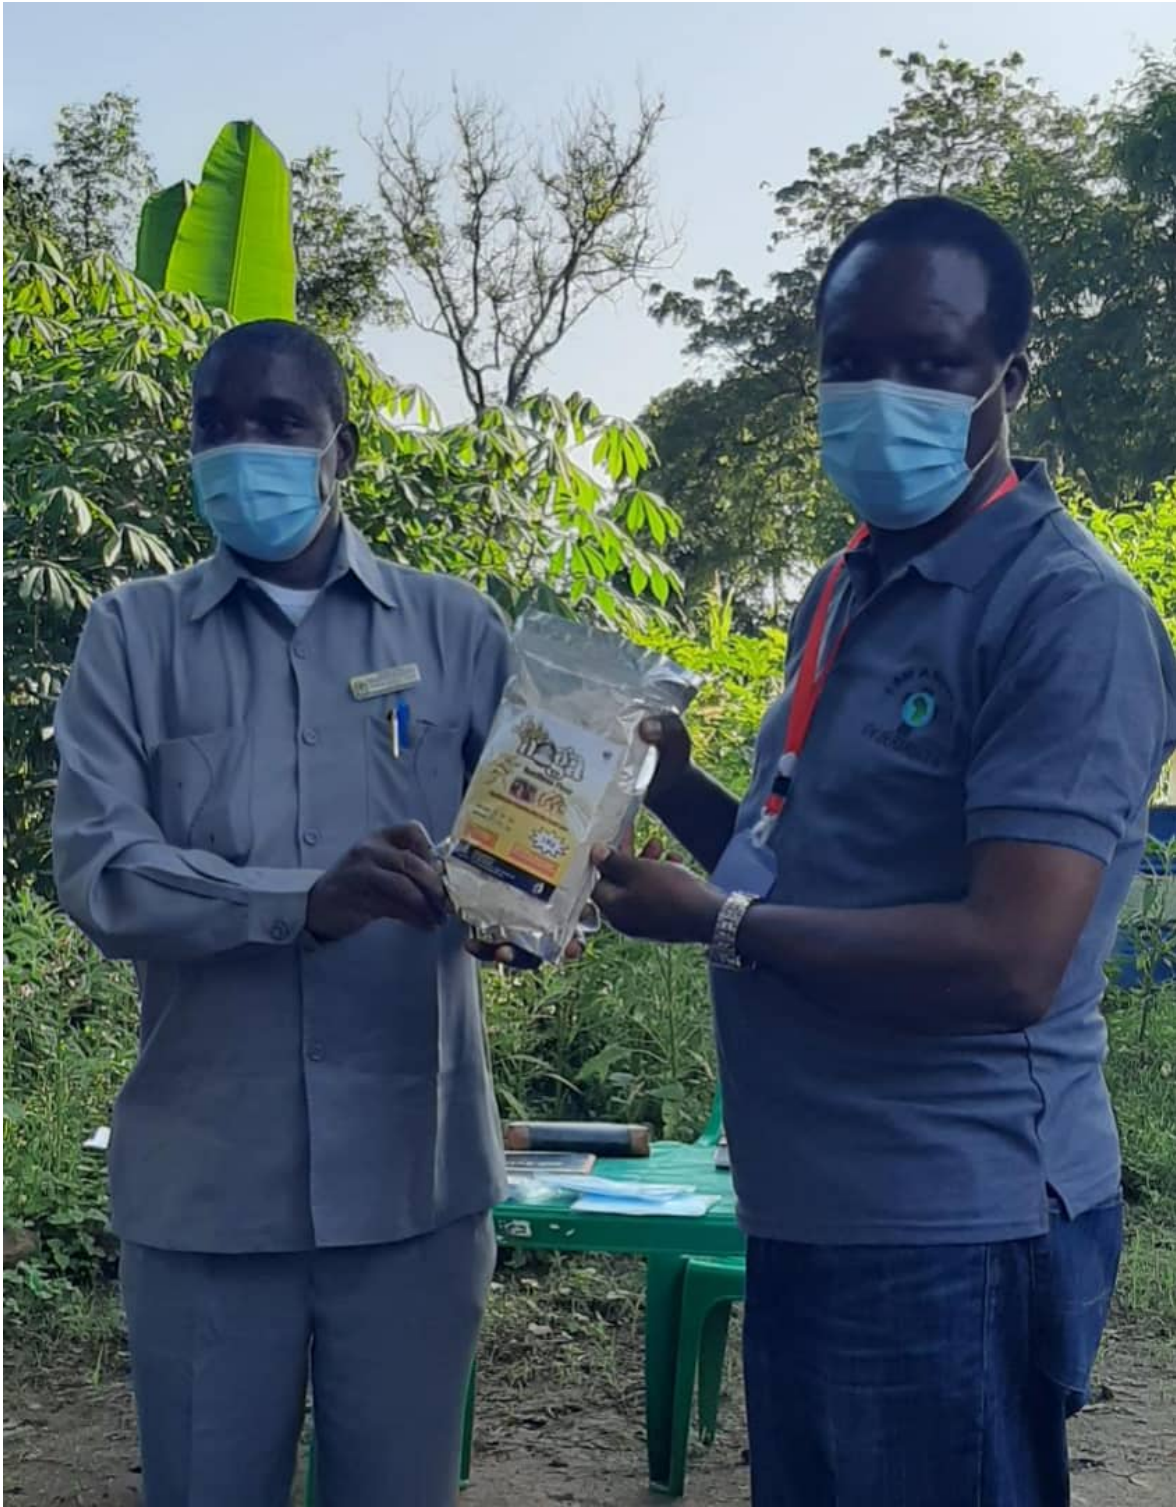

Mr John "Johnny" Thomas Doe Jr

John and Jane

Mary Miller

Dear Sponsors and Supporters of New Life Foundation: We want to give you an update on the developments with the Coronavirus in Moshi and specifically for the school. As of May 19, Tanzania is reporting 501 confirmed cases and 21 deaths. The country's president announced that the economy is more important than the threat posed by coronavirus and therefore intends to reopen the country to tourism. The US embassy is warning of the risk of exponential growth of Covid-19 cases in Tanzania. While the country's president has required social distancing, he does not believe there needs to be any restrictions on larger gatherings, including religious services.

The schools remain closed and individuals are experiencing the uncertainty of the virus and the impact on their daily lives and ability to receive the care and food they need. Pastor Shoo and his staff have been proactive in using the funds they have to provide care to their students and their families as well as their community. NLF has formed and been recognized by the local government as a Covid-19 Support Team. NLF has been joined in this effort by other organizations, individuals, and the government to provide needed supplies, and education about the virus and precautions to take, where the government is unable to do so like we experience here in the US.

Below are pictures of the supplies they are distributing.

Nutrious flour -

Yogurt, vitamins, sugar, rice, & frutis -

Washing hand bucket, liquid soap, sanitizer, & face masks -

They distributed these items on May 19, 2020 to a housing facility for the elderly, who received the care and supplies with great appreciation and tears of joy.